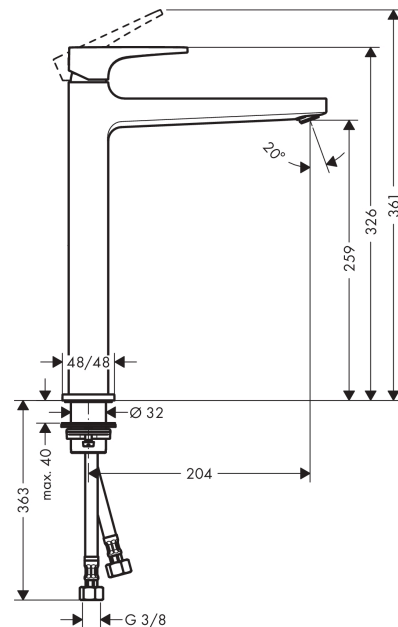

Metropol

Single lever basin mixer 260 with loop handle for washbowls with push-open waste set

Surfaces: **Chrome** Article Number: **74512000**

Description

product features

- consists of: single lever basin mixer, waste set
- ComfortZone 260
- projection 204 mm
- normal spray
- flow rate at 3 bar: 5 l/min
- ceramic cartridge
- temperature limitation adjustable
- suitable for continuous flow water heaters
- push-open waste set G 1¼
- material waste set: metal
- connection dimension: DN15

Technology

Design awards

Product image

Scale drawing

Flowchart